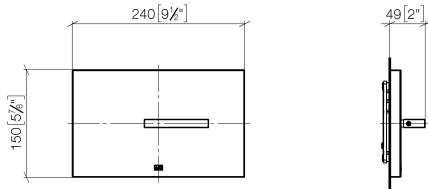

12 660 979

Fits: IMO, LULU, MADISON, MEM, TARA, CL.1, LISSÉ, VAIA, META, CYO

- cover plate 150 x 240 x 15 mm
- flush handle with rotary operation and two-volume technology (full flush/partial flush)

**This product is compatible with the following TECE products:**

12 660 979

mm [inches]

12 660 979

Parts for other  
finishes can be found  
here: [Chrome](#)